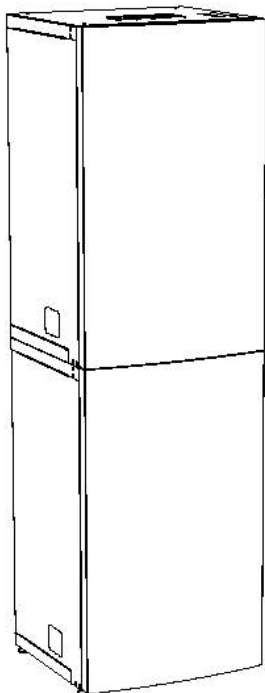

# Dimensions

### Indoor – 2 additional energy cabinets

Dimensions	Measurements
Width (mm)	600
Height (mm)	2020
Depth (mm)	563

Dimensions 2 pieces (for transportation)	Measurements
Width (mm)	600
Height (mm)	1020
Depth (mm)	563

Image shows only two additional energy cabinets.