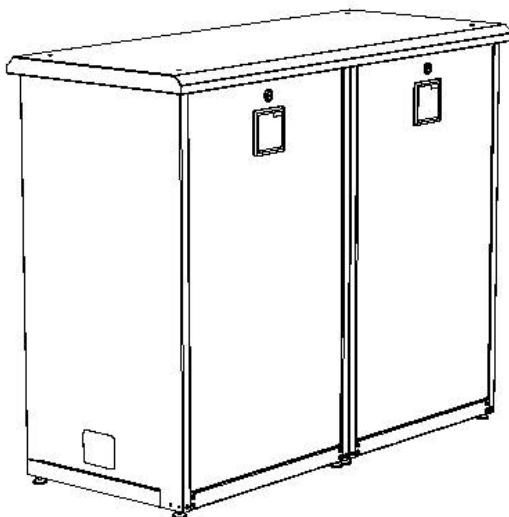

### Outdoor – 2 additional energy cabinets

Dimensions	Measurements
Width (mm)	1805
Height (mm)	1020
Depth (mm)	541

Dimensions 2 pieces (for transportation)	Measurements
Width (mm)	600
Height (mm)	1020
Depth (mm)	500

Dimensions roof	Measurements
Width (mm)	1243
Depth (mm)	543

Image shows only two additional energy cabinets.

#### QuiPower Storage Outdoor Expansion

- 2 additional energy cabinets for up to 24kWh extra capacity.
- Expansion is possible post standard installation.
- Avoid placement in a south facing location/direct sunlight.