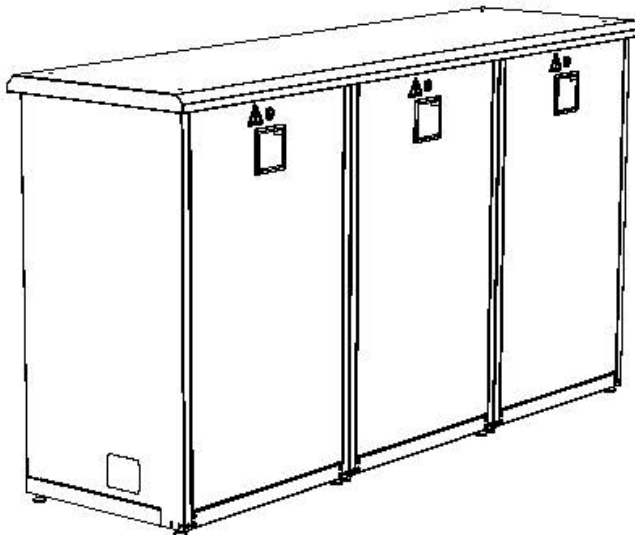

### Outdoor – 1 additional energy cabinet

Dimensions	Measurements
Width (mm)	1805
Height (mm)	1020
Depth (mm)	541

Dimensions 3 pieces (for transportation)	Measurements
Width (mm)	600
Height (mm)	1020
Depth (mm)	500

Dimensions roof	Measurements
Width (mm)	1848
Depth (mm)	543

Image shows QuiPower Storage Outdoor incl. one additional energy cabinet.

#### QuiPower Storage Outdoor Expansion

- One additional energy cabinet for up to 12kWh extra capacity.
- Expansion is possible post standard installation.
- Roof without joints.
- Avoid placement in a south facing location/direct sunlight.

# Dimensions